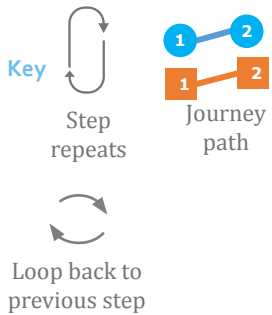

Journey Map

Distracted by Technology

The Multitasker

Boundaryless

Device choice journey – Device Refresh

The Researcher

Risk Averter

Fit For Job

Notable Variance for New Hires

Events

Manager selects device on behalf of employee prior to start date

Pain Point

Device not available for new employee on start date

Dislike assigned device