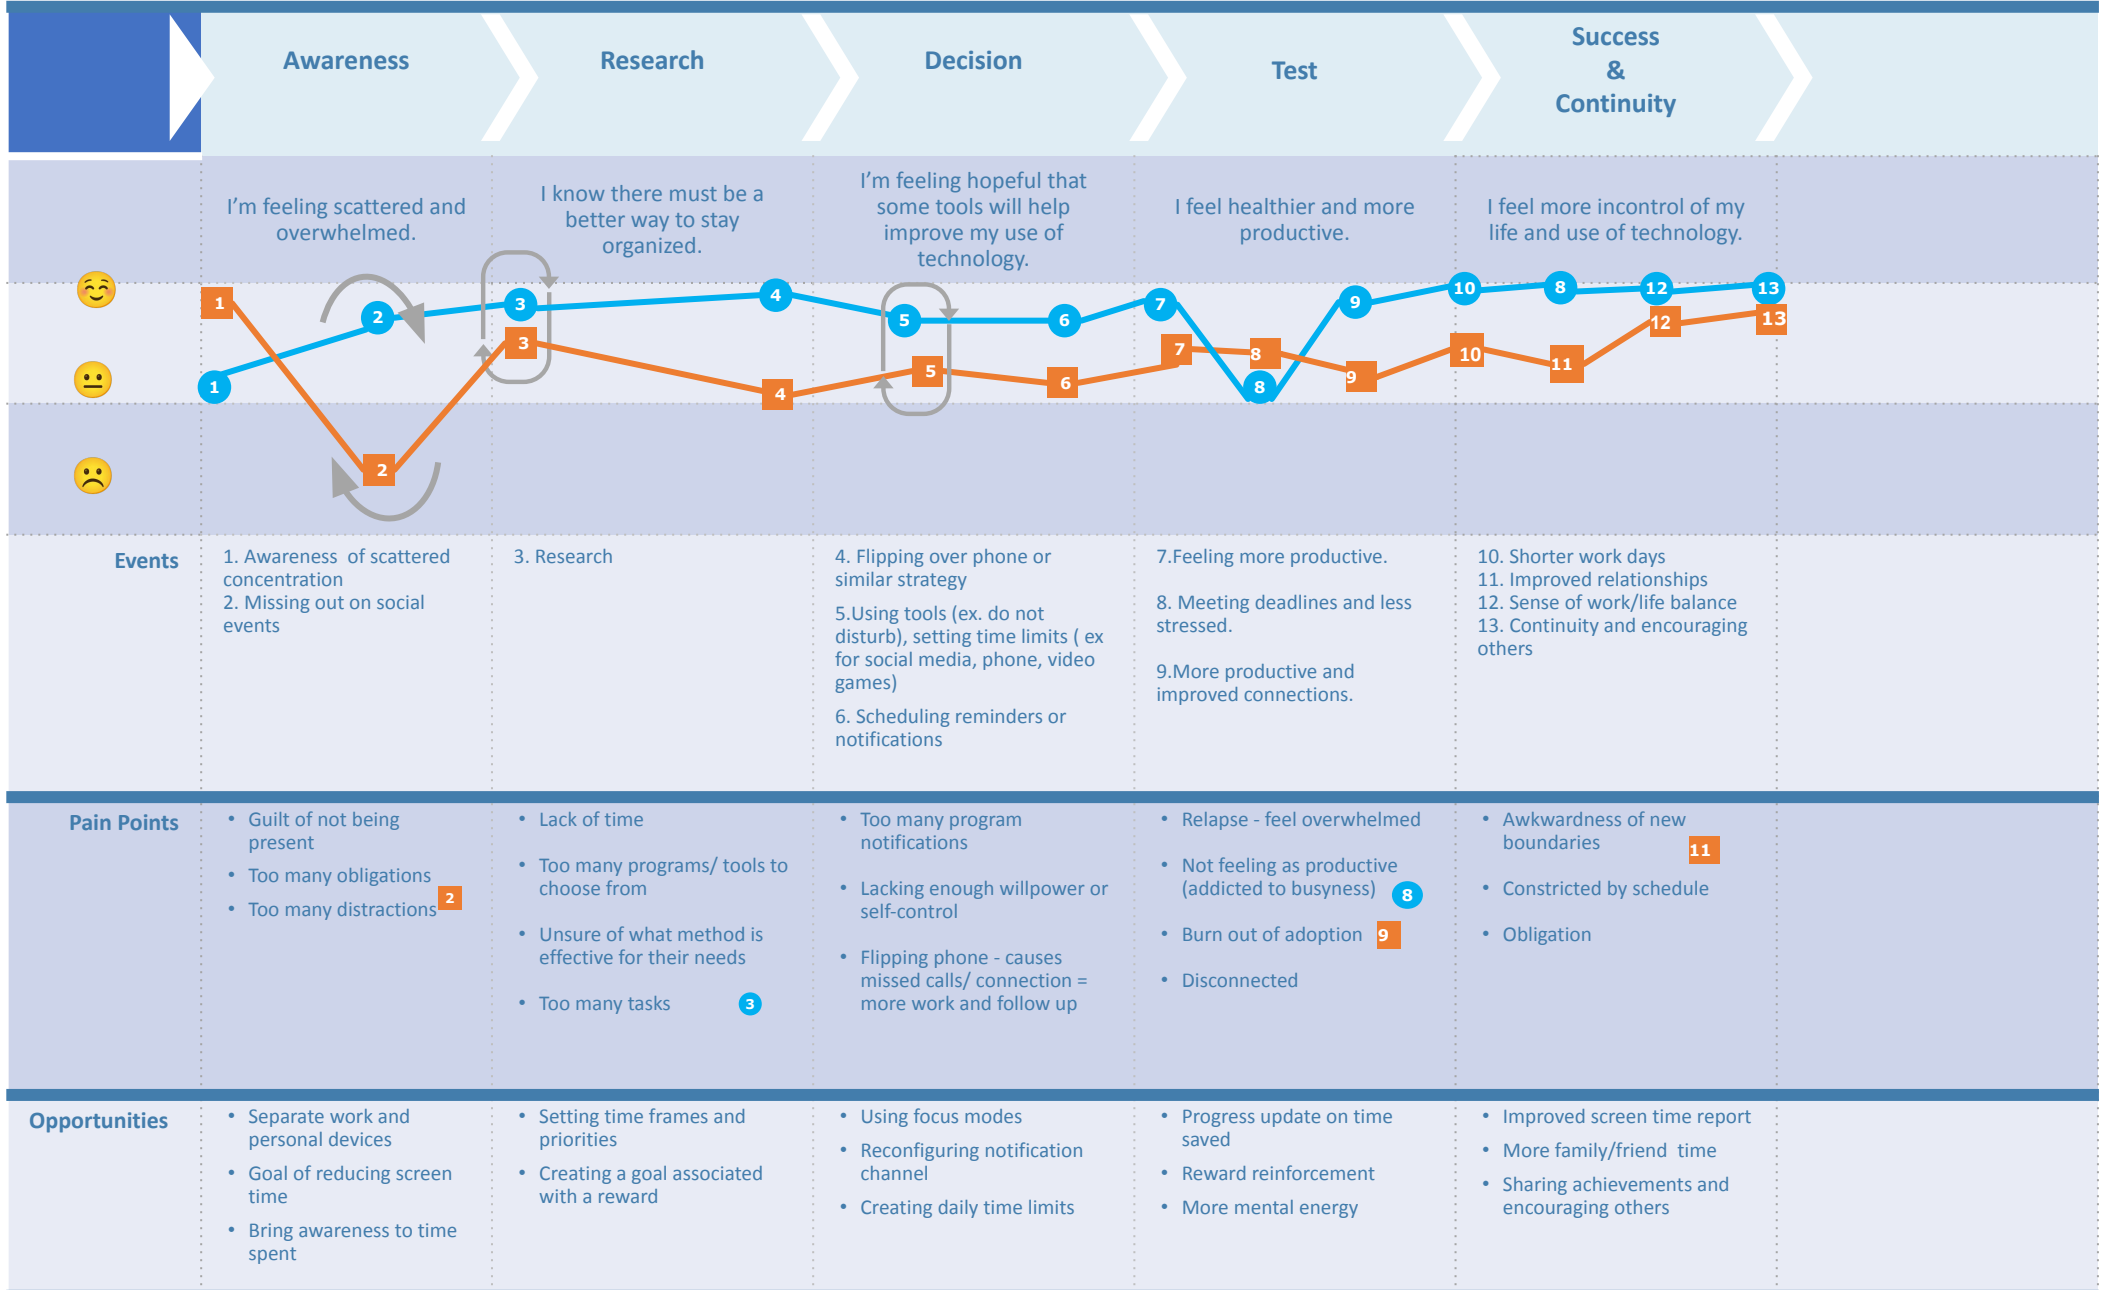

Journey Map

Distracted by Technology

The Multitasker

Boundaryless

Device choice journey – Device Refresh

The Researcher

Risk Averter

Fit For Job

Notable Variance for New Hires

Events

Manager selects device on behalf of employee prior to start date

Pain Point

Device not available for new employee on start date

Dislike assigned device